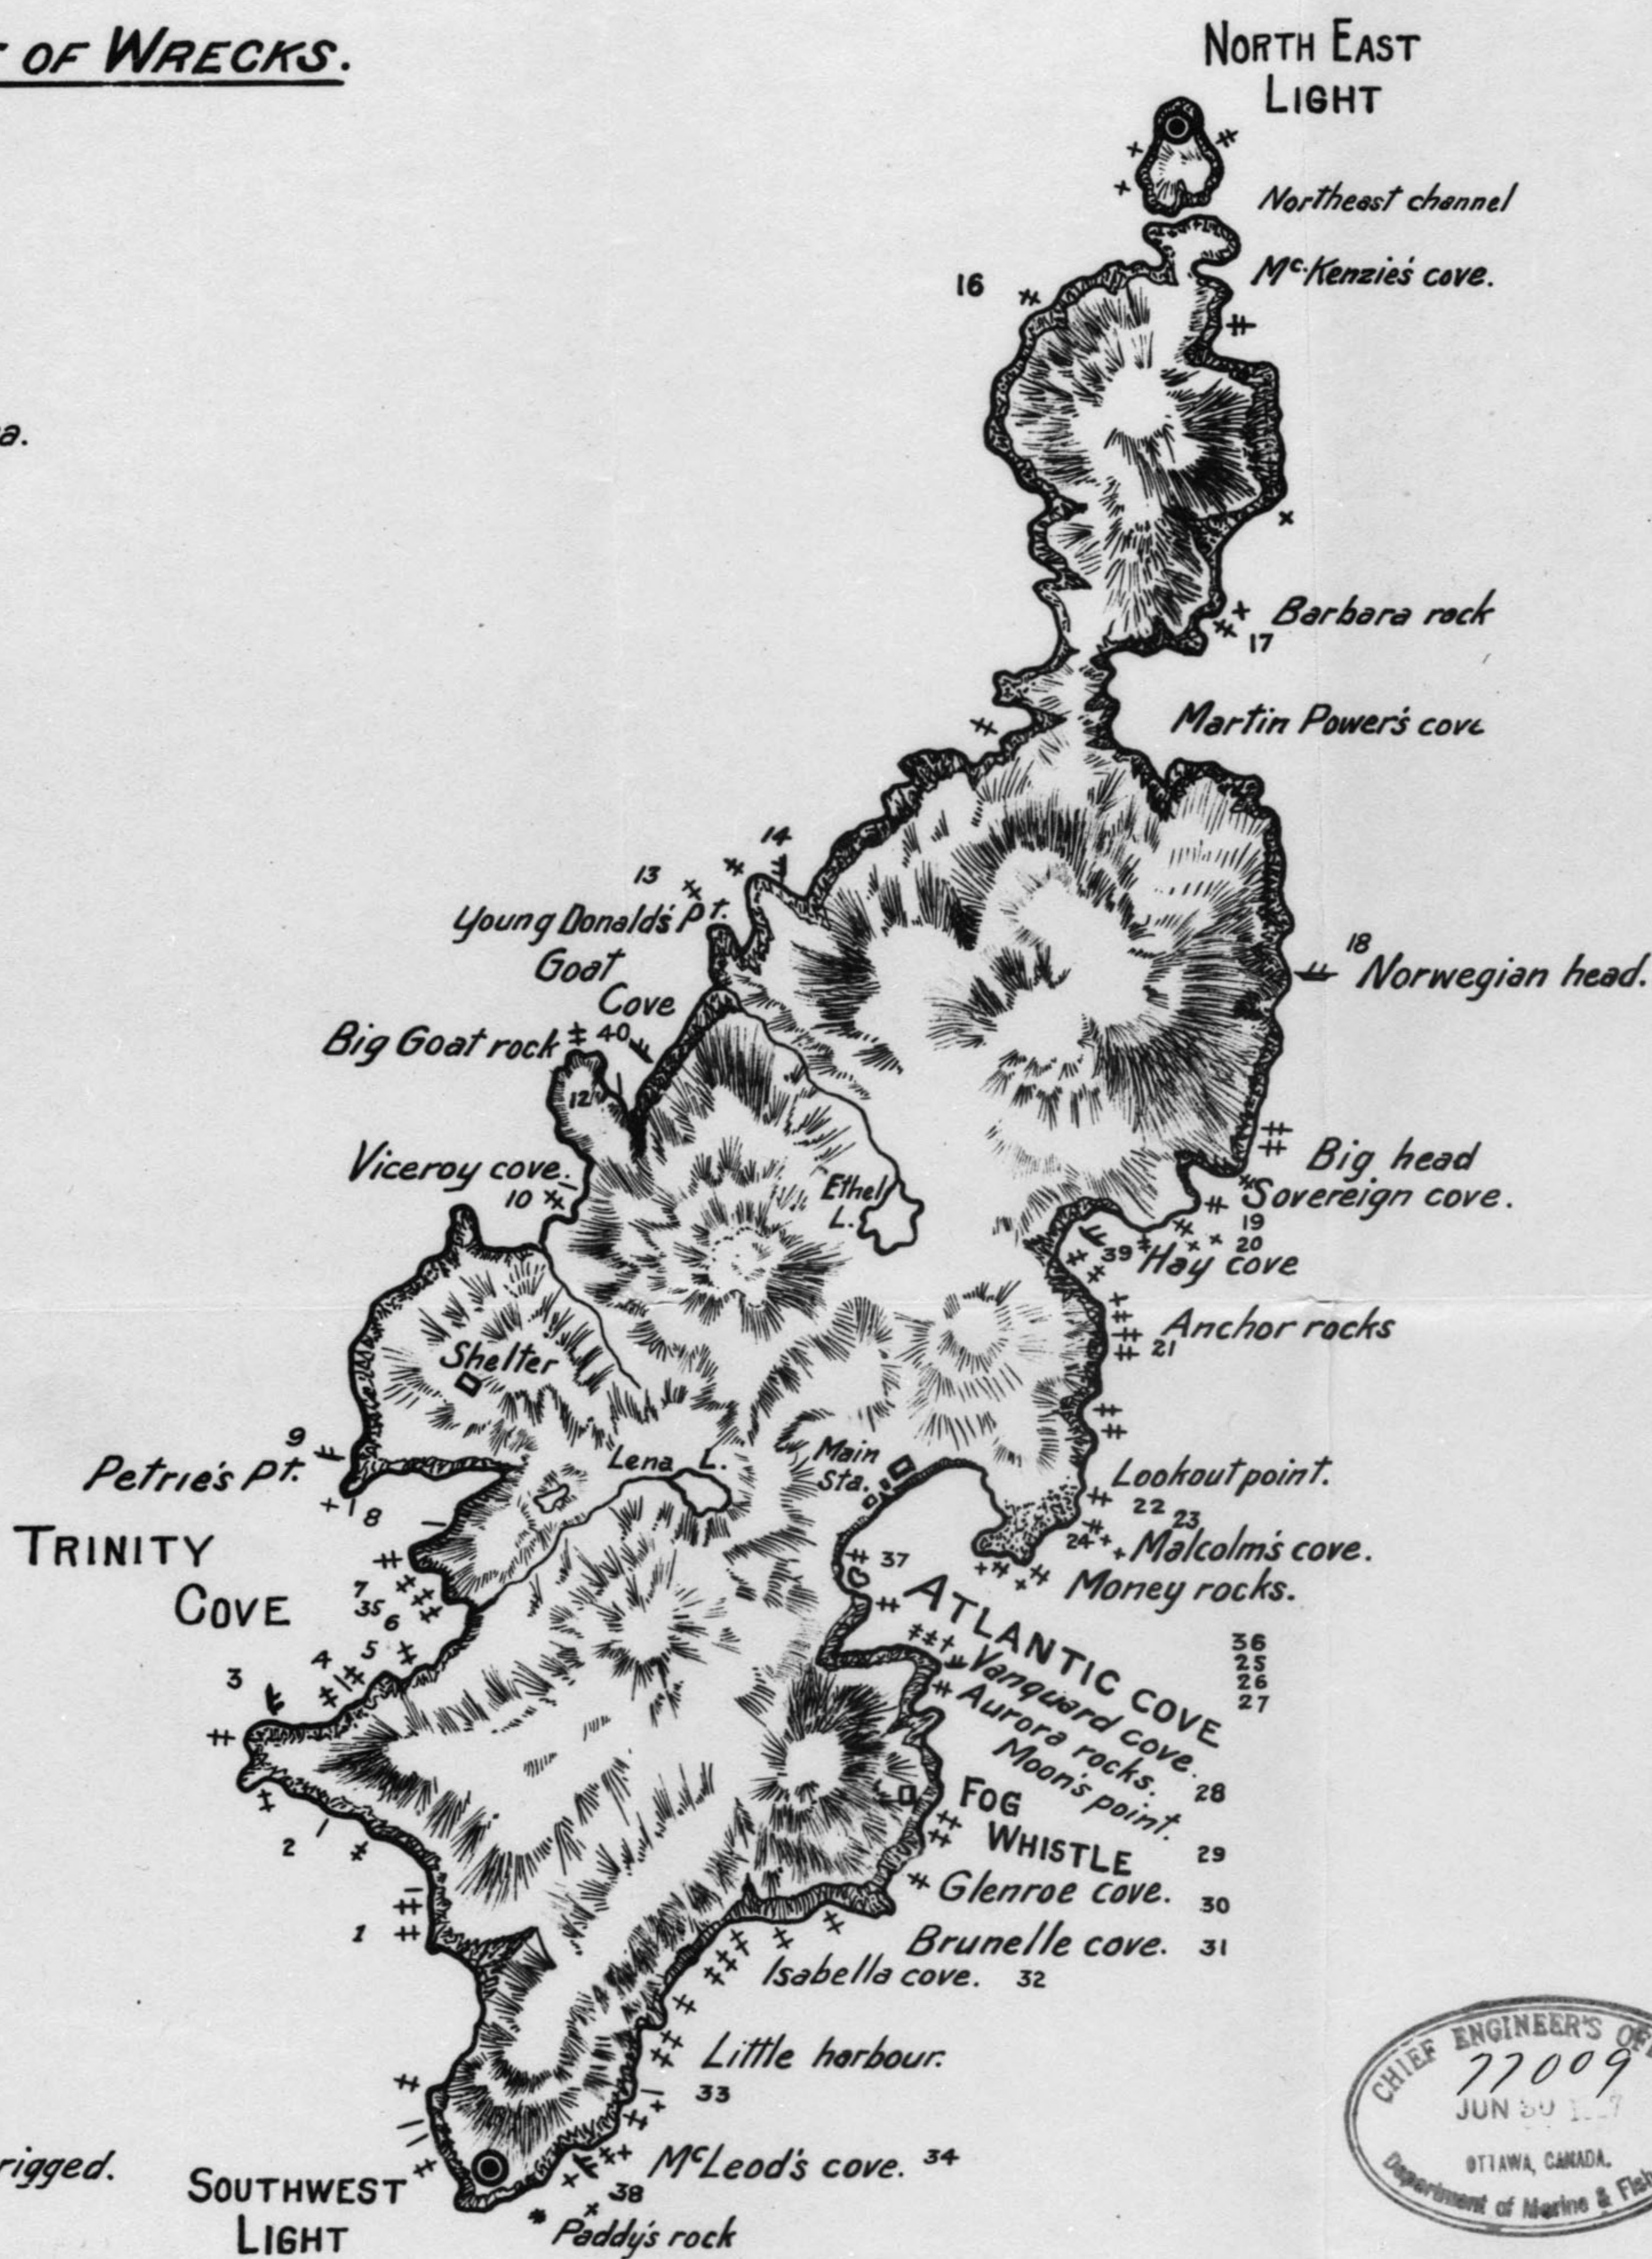

PARTIAL LIST OF WRECKS.

- 1 *Jessie.*
- 2 *Mitchell.*
- 3 *Avona.*
- 4 *Wave.*
- 5 *Deodata.*
- 6 *Margaret.*
- 7 *Maria Casabona.*
- 8 *Canadian.*
- 9 *Venesian.*
- 10 *Viceroy.*
- 11 *Anna.*
- 12 *Alfred Taylor.*
- 13 *Emperor.*
- 14 *Glenlevet.*
- 15 *Olivette.*
- 16 *Warwick.*
- 17 *Barbara.*
- 18 *Norwegian.*
- 19 *Duncan.*
- 20 *Jane.*
- 21 *Englands Queen.*
- 22 *Palace.*
- 23 *Royal Sovereign.*
- 24 *Miner.*
- 25 *Aurora.*
- 26 *George Barclay.*
- 27 *Idelia.*
- 28 *Marquerette.*
- 29 *St Petersburg.*
- 30 *Glenroe.*
- 31 *Brunette.*
- 32 *Isabella.*
- 33 *Thistle.*
- 34 *Minerva.*
- 35 *Enchantress.*
- 36 *Vanguard.*
- 37 *Britton.*
- 38 *Turret Bay.*
- 39 *Arcola.*
- 40 *Chelston.*

— Steamships  
 ++ Vessels - square rigged.  
 - Schooners

St Paul Island NS.

Map enlarged from chart; additional information & list of wrecks from the late Governor Campbell.