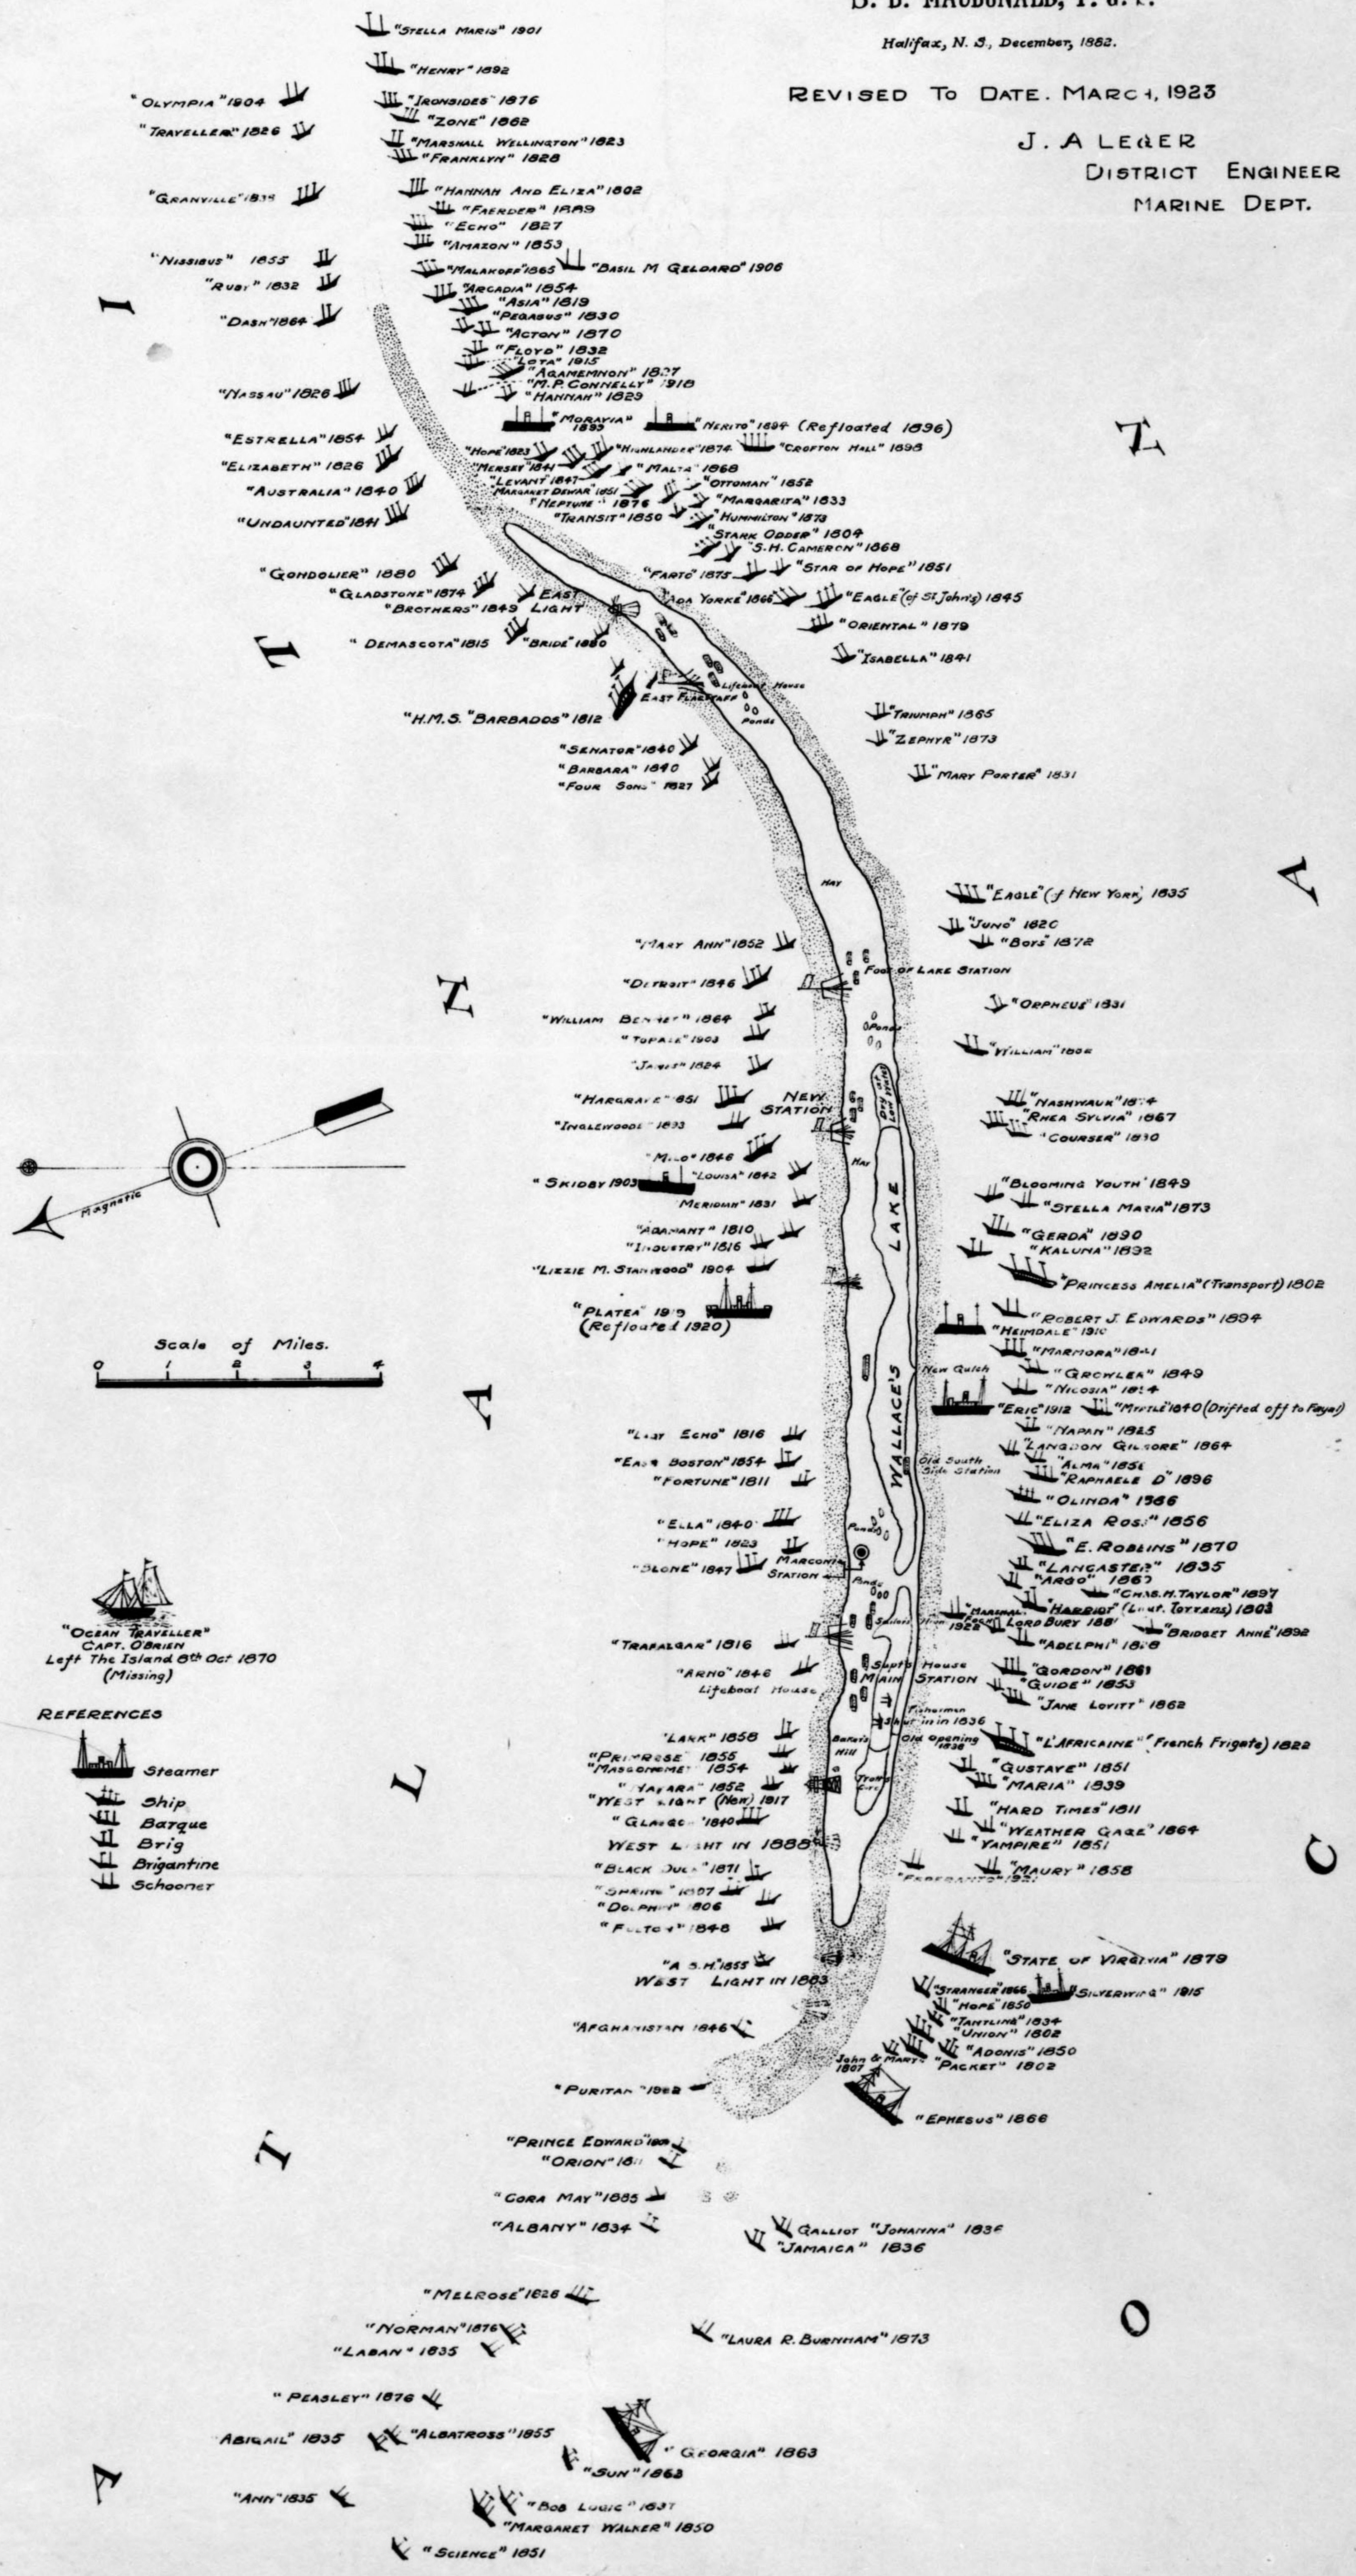

"EMMA" 1818  
 "BOLDOLEY" 1882  
 "YORSHIRE" 1852  
 "BRITANNIA" 1893  
 (Sixteen miles from the light)

"H.C. WORCESTER" 1899  
 "VALNYRIE" 1893  
 "AMSTERDAM" 1834  
 "MARINER" 1898

# KNOWN WRECKS ON SABLE ISLAND

COMPILED FROM OFFICIAL REPORTS  
BY  
S. D. MACDONALD, F. G. S.  
Halifax, N. S., December, 1882.

REVISED TO DATE MARCH, 1923

J. A. LEGER  
DISTRICT ENGINEER  
MARINE DEPT.

"OCEAN TRAVELLER"  
CAPT. O'BRIEN  
Left The Island 8th Oct 1870  
(Missing)

REFERENCES

- Steamer
- Ship
- Batque
- Brig
- Brigantine
- Schooner